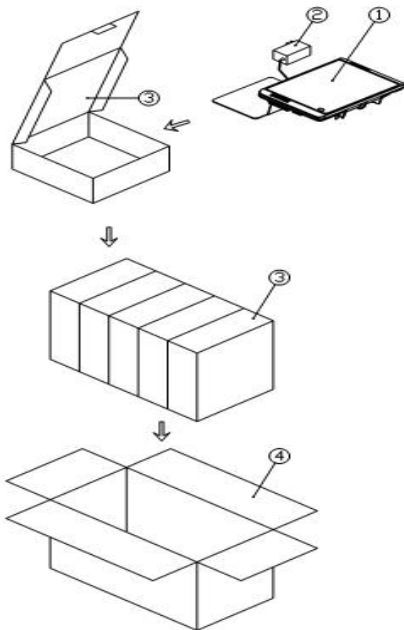

## Shipment Form

- Appended goods

- AC adapter,
- Mounting bracket (screwed on body, optional),

## Packaging Specification (estimation)

- 1PCS packaging box dimension: (L)360mm x (W)235mm x (H)50mm
- 5PCS carton dimension: (L)370mm x (W)290mm x (H)260mm

1. Main body
2. AC adapter
3. 1PCS packaging box
4. 5PCS packaging carton