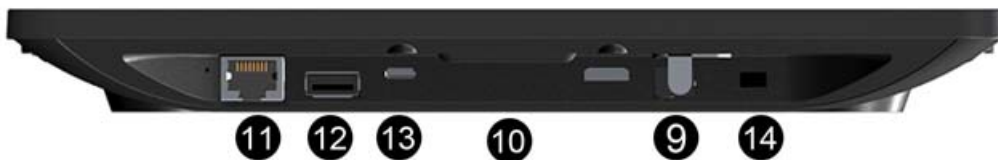

- Bottom

9. DC in
10. Add-on Module Slot
11. Ethernet RJ45 port
12. USB type A
13. Micro USB
14. Power switch