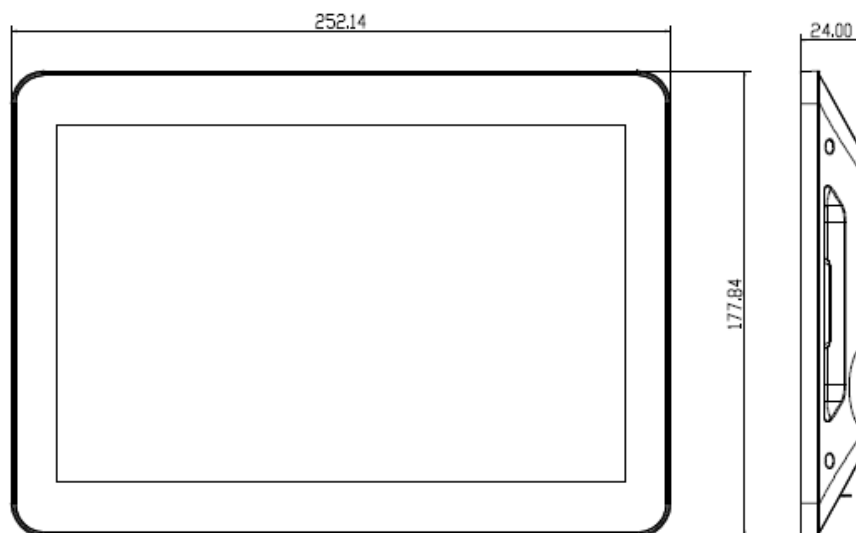

### Case Dimensions

- The case dimension:  
Width: 252.14mm  
Height: 177.84mm  
Depth: 24.0mm