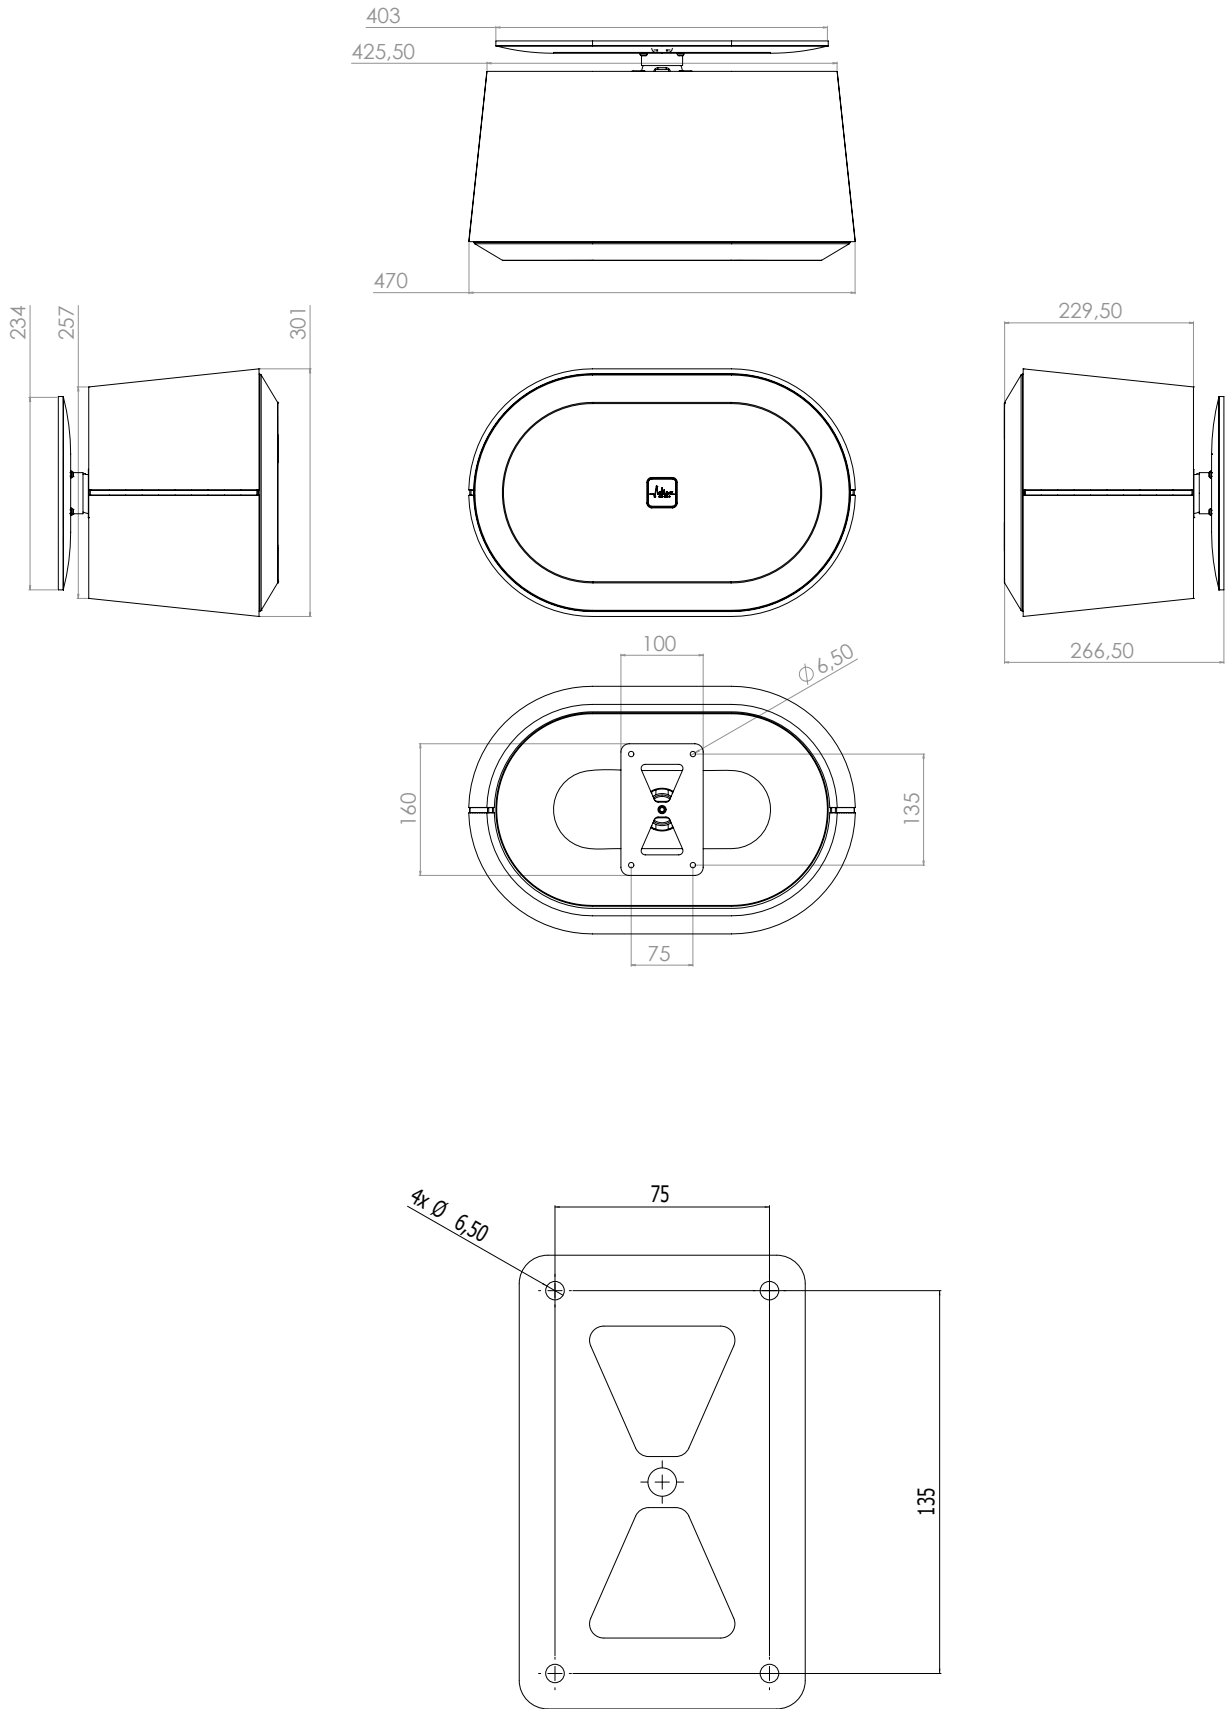

Mechanical drawings