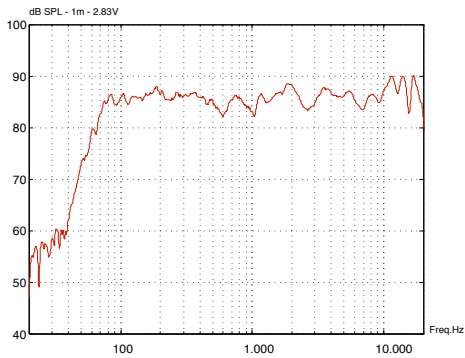

- Max SPL at 1m: 113dB
- Bandwidth: 47Hz - 20kHz
- Max power: 250W
- Nominal impedance: 8Ω

Technical specifications

Mechanical	
Dimensions	47cm x 30cm x 23cm
Weight	8.0kg
Loudspeaker materials	Multiply wood
Standard finishes	Deep Black, Pure White and Natural
Acoustical	
Sensitivity	91.5dB / 1W / 1m
Max SPL at 1m	113dB
Frequency response at -10dB	47Hz - 20kHz
Directivity	1kHz: 130° / 120° 4kHz: 80° / 80°
Drivers	8" woofer + 1" compression
Electrical	
Nominal impedance	8Ω
Max long-term power handling	250W
Input connector	Euroblock chainable
100V option	
Transformer type	Toroidal
Single tap	100W
Max SPL at 1m	109dB
Frequency response	47Hz - 20kHz
Weight including 100V option	9.4kg