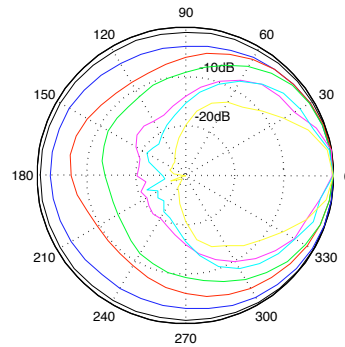

- Max SPL at 1m: 113dB
- Bandwidth: 47Hz - 20kHz
- Max power: 250W
- Nominal impedance: 8Ω

Technical specifications

Mechanical	
Dimensions	47cm x 30cm x 23cm
Weight	8.0kg
Loudspeaker materials	Multiply wood
Standard finishes	Deep Black, Pure White and Natural
Acoustical	
Sensitivity	91.5dB / 1W / 1m
Max SPL at 1m	113dB
Frequency response at -10dB	47Hz - 20kHz
Directivity	1kHz: 130° / 120° 4kHz: 80° / 80°
Drivers	8" woofer + 1" compression
Electrical	
Nominal impedance	8Ω
Max long-term power handling	250W
Input connector	Euroblock chainable
100V option	
Transformer type	Toroidal
Single tap	100W
Max SPL at 1m	109dB
Frequency response	47Hz - 20kHz
Weight including 100V option	9.4kg