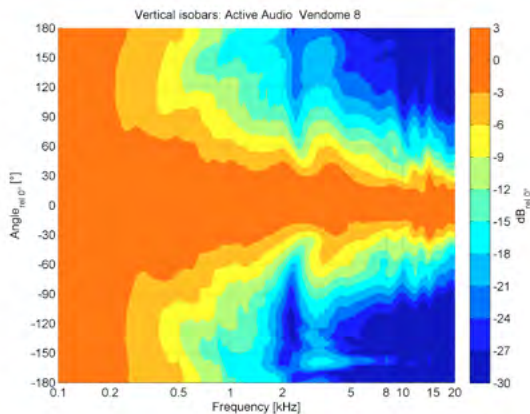

- Max SPL at 1m: 113dB
- Bandwidth: 47Hz - 20kHz
- Max power: 250W
- Nominal impedance: 8Ω

Technical specifications

Mechanical	
Dimensions	47cm x 30cm x 23cm
Weight	8.0kg
Loudspeaker materials	Multiply wood
Standard finishes	Deep Black, Pure White and Natural
Acoustical	
Sensitivity	91.5dB / 1W / 1m
Max SPL at 1m	113dB
Frequency response at -10dB	47Hz - 20kHz
Directivity	1kHz: 130° / 120° 4kHz: 80° / 80°
Drivers	8" woofer + 1" compression
Electrical	
Nominal impedance	8Ω
Max long-term power handling	250W
Input connector	Euroblock chainable
100V option	
Transformer type	Toroidal
Single tap	100W
Max SPL at 1m	109dB
Frequency response	47Hz - 20kHz
Weight including 100V option	9.4kg